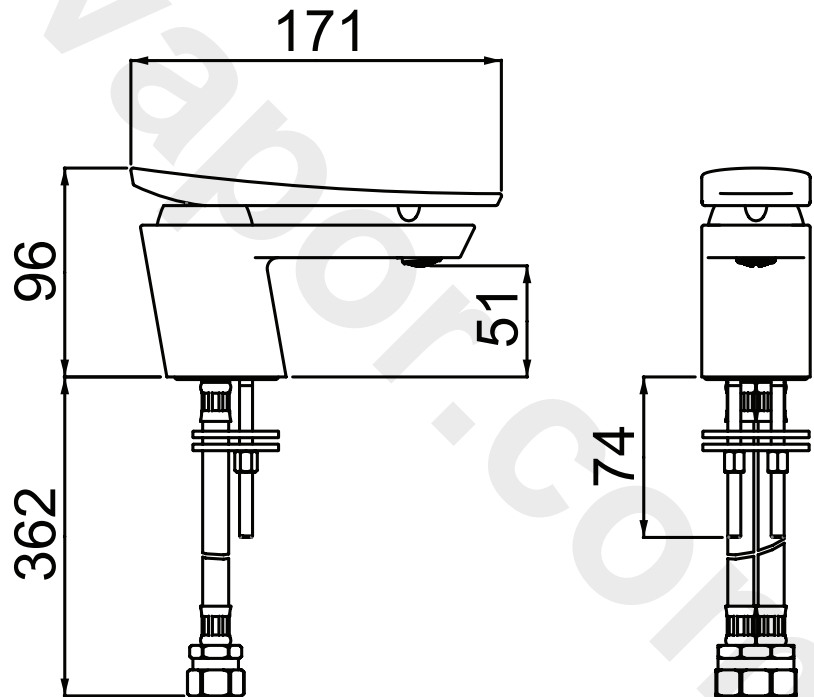

MCLR BASNW GG

CLARET Tap Range Metallix Claret Basin Mixer Graphite Glisten

Features:

- Flexi Tails
- Metal Fixing Nut
- Ceramic Cartridge

Specification

Style:	Contemporary
Product Type:	Bathroom Taps
Finish/Colour:	Chrome/Graphite Glisten
Main Construction Material:	Brass
Mount Type:	Deck Mounted
Handle Type:	Lever
Connection Inlet:	1/2" BSP Female
Connection Outlet:	N/A
Number of Tap Holes:	1
Valve/Cartridge Type:	35mm Ceramic Cartridge
Plumbing System Requirements:	All Plumbing Systems
Working Pressure Range:	Min. 0.2 bar, Max. 5.0 bar
Maximum Hot Water Temperature: °C	65
Maximum Dynamic Pressure: (bar)	5
Maximum Static Pressure: (bar)	10
Flow Type:	Single
Flow Rate: (l/min @ 3 bar)	23.3

Dimensions (measurements in mm)

For more products, visit our website:
<http://www.bristan.com>

Flow Rates (l/min)

System Pressure (bar)	0.2	0.5	1	2	3	5
MCLR BASNW GG	5.6	8.9	12.6	17.8	22.1	28.5

TECHNICAL
DATA
SHEET